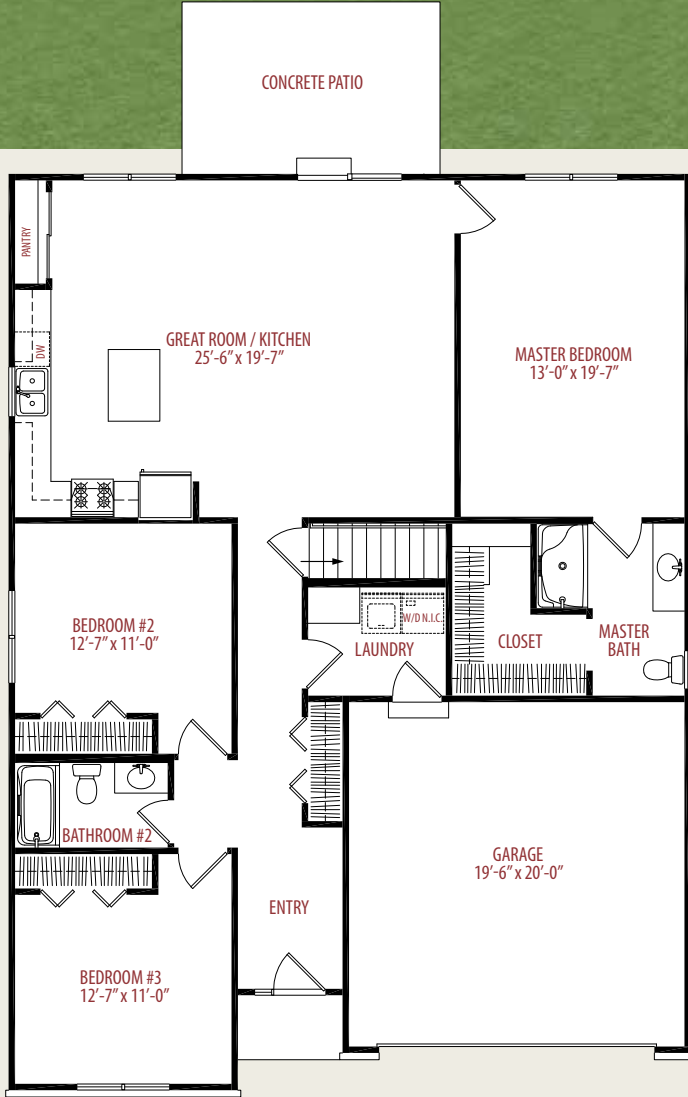

The Asheville

TOTAL AREA: 1,624 SQ. FT.

Heartland
Meadows

MARKER INC.
ARCHITECTS • BUILDERS • DEVELOPERS
630.553.3322 markerinc.com

 Each home is constructed on site. Specifications and dimensions may be subject to minor variations. Illustrations are conceptual and not to scale. Plans and pricing subject to change without notice. Heartland Meadows is an age restricted community. One owner/occupant must be 55 years of age or older. No children permitted as full time residents