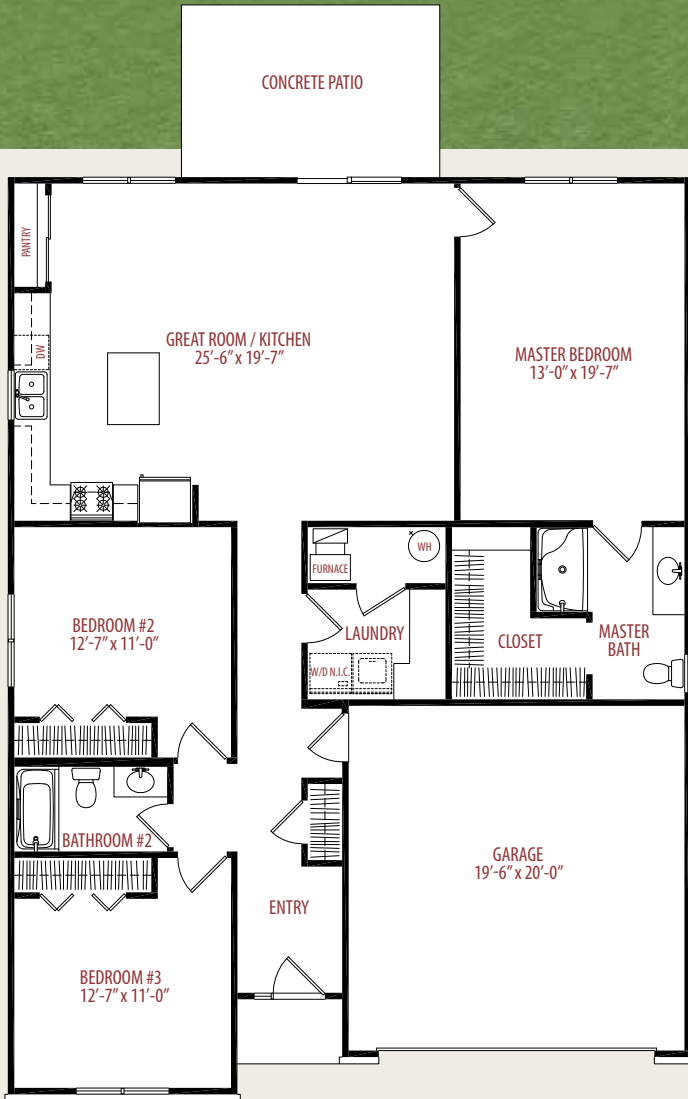

The Asheville

TOTAL AREA: 1,624 SQ. FT.

Heartland
Meadows

MARKER INC.
ARCHITECTS • BUILDERS • DEVELOPERS
630.553.3322 markerinc.com

 Each home is constructed on site. Specifications and dimensions may be subject to minor variations. Illustrations are conceptual and not to scale. Plans and pricing subject to change without notice. Heartland Meadows is an age restricted community. One owner/occupant must be 55 years of age or older. No children permitted as full time residents