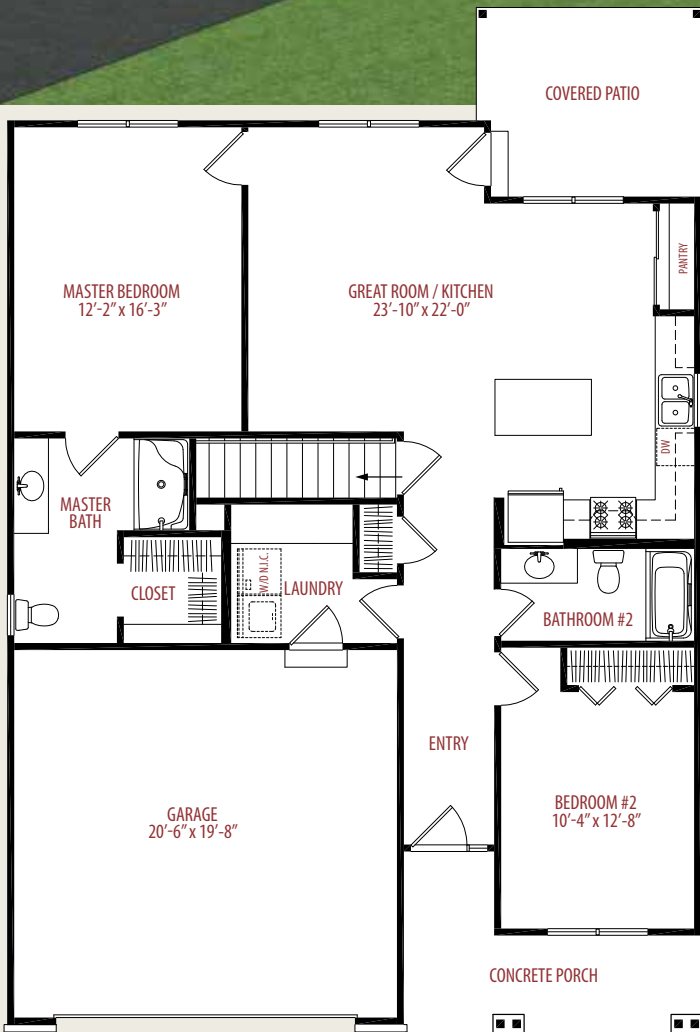

The Charleston 2

TOTAL AREA: 1,234 SQ. FT.