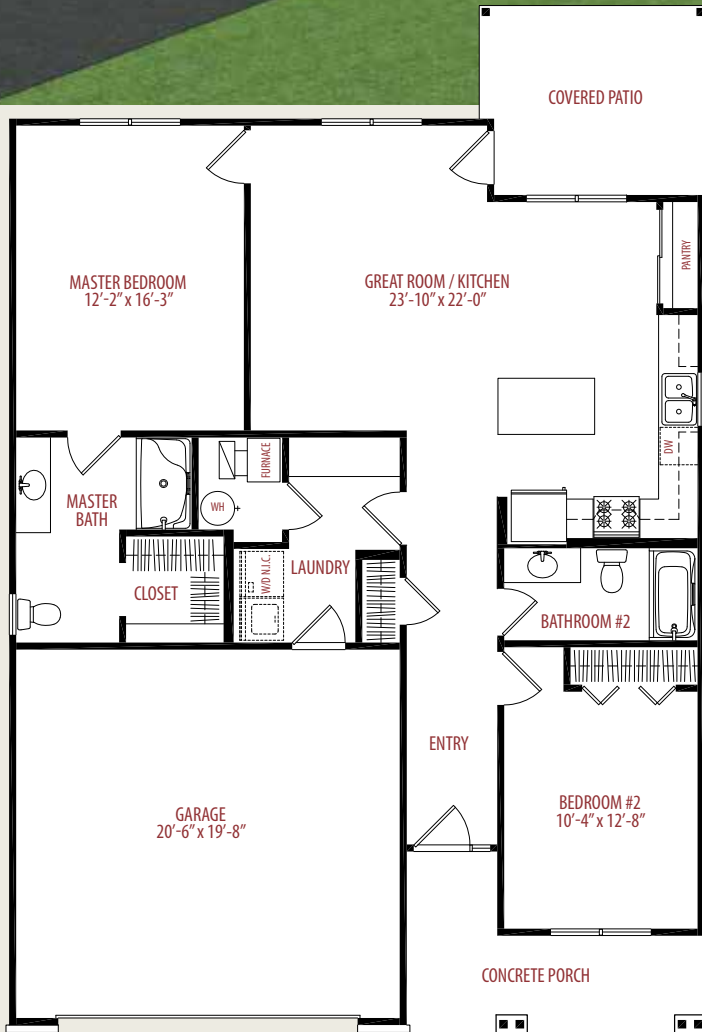

The Charleston 2

TOTAL AREA: 1,234 SQ. FT.

MARKER INC.
ARCHITECTS • BUILDERS • DEVELOPERS
630.553.3322 markerinc.com

 Each home is constructed on site. Specifications and dimensions may be subject to minor variations. Illustrations are conceptual and not to scale. Plans and pricing subject to change without notice. Heartland Meadows is an age restricted community. One owner/occupant must be 55 years of age or older. No children permitted as full time residents