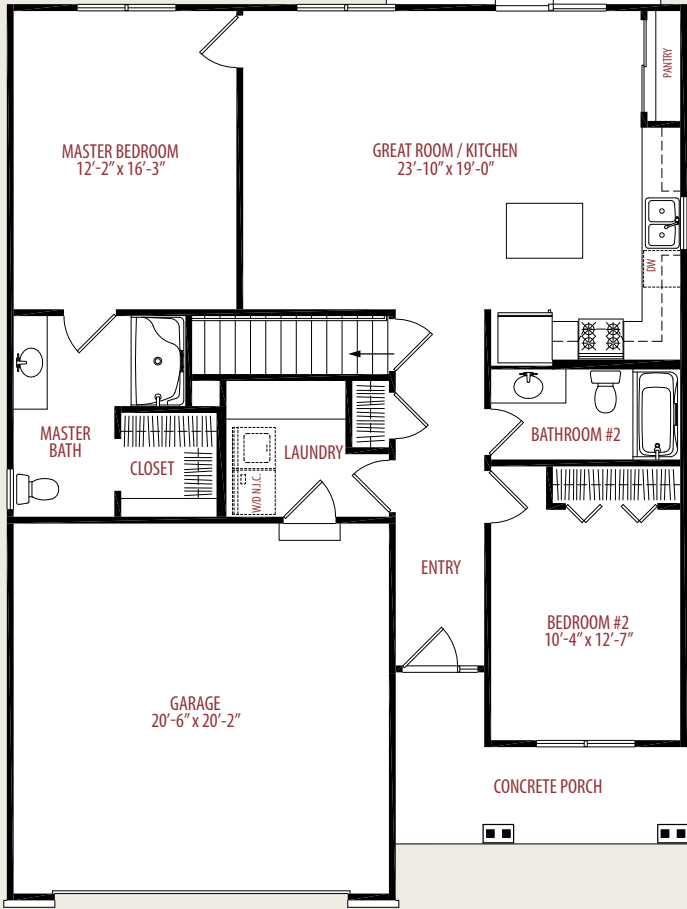

The Charleston

TOTAL AREA: 1,232 SQ. FT.

MARKER INC.
ARCHITECTS • BUILDERS • DEVELOPERS
630.553.3322 markerinc.com

 Each home is constructed on site. Specifications and dimensions may be subject to minor variations. Illustrations are conceptual and not to scale. Plans and pricing subject to change without notice. Heartland Meadows is an age restricted community. One owner/occupant must be 55 years of age or older. No child permitted as full time residents