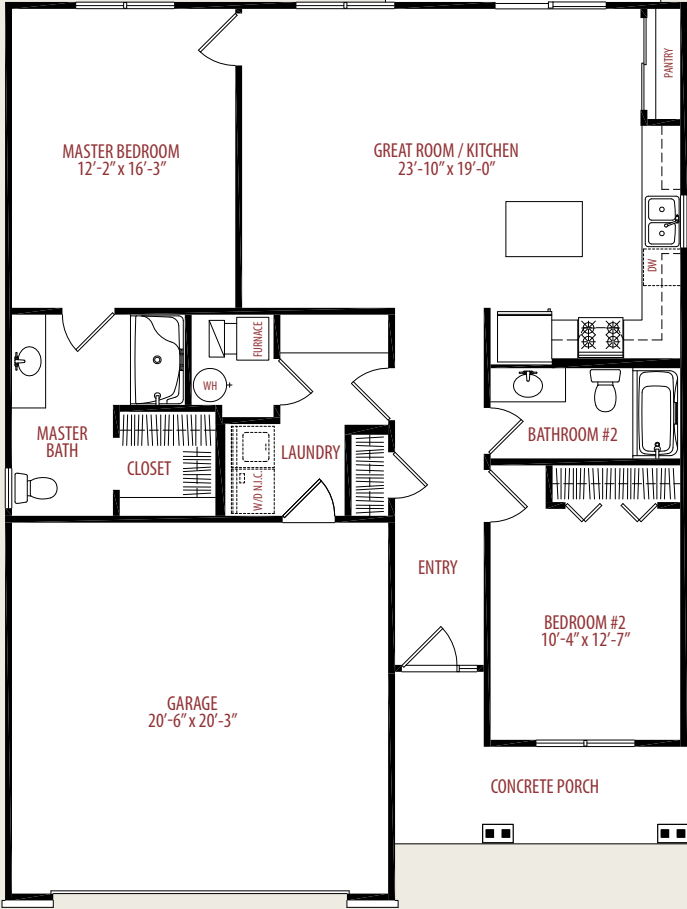

The Charleston

CONCRETE PATIO

TOTAL AREA: 1,232 SQ. FT.

MARKER INC.
 ARCHITECTS • BUILDERS • DEVELOPERS
 630.553.3322 markerinc.com

 Each home is constructed on site. Specifications and dimensions may be subject to minor variations. Illustrations are conceptual and not to scale. Plans and pricing subject to change without notice. Heartland Meadows is an age restricted community. One owner/occupant must be 55 years of age or older. No children permitted as full time residents