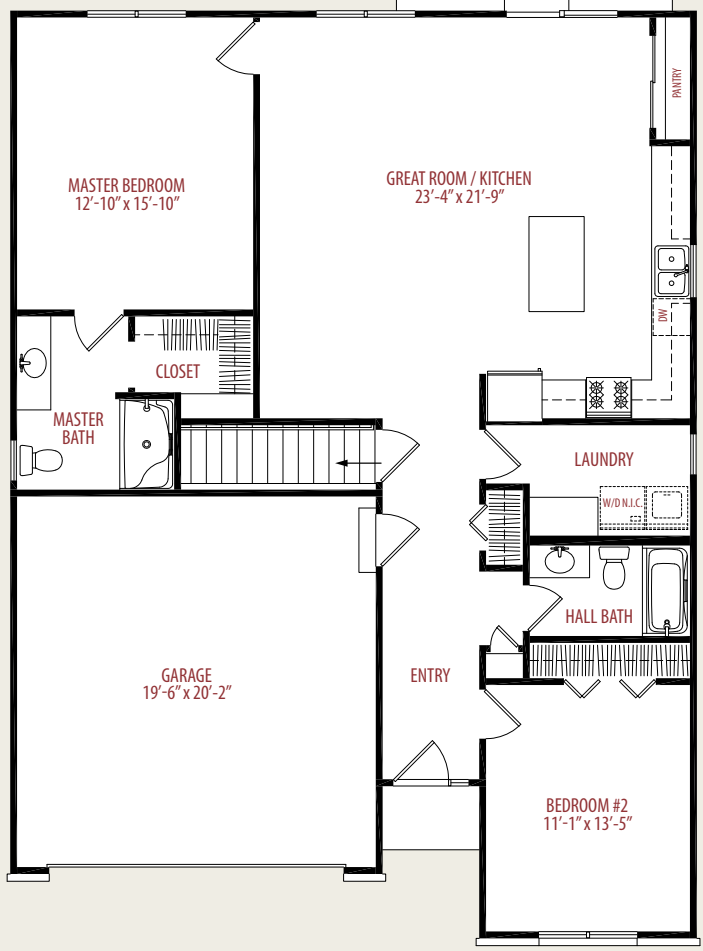

The Sarasota

CONCRETE PATIO

TOTAL AREA: 1,365 SQ. FT.

Heartland
Meadows

MARKER INC.
ARCHITECTS • BUILDERS • DEVELOPERS
630.553.3322 markerinc.com

 Each home is constructed on site. Specifications and dimensions may be subject to minor variations. Illustrations are conceptual and not to scale. Plans and pricing subject to change without notice. Heartland Meadows is an age restricted community. One owner/occupant must be 55 years of age or older. No children permitted as full time residents