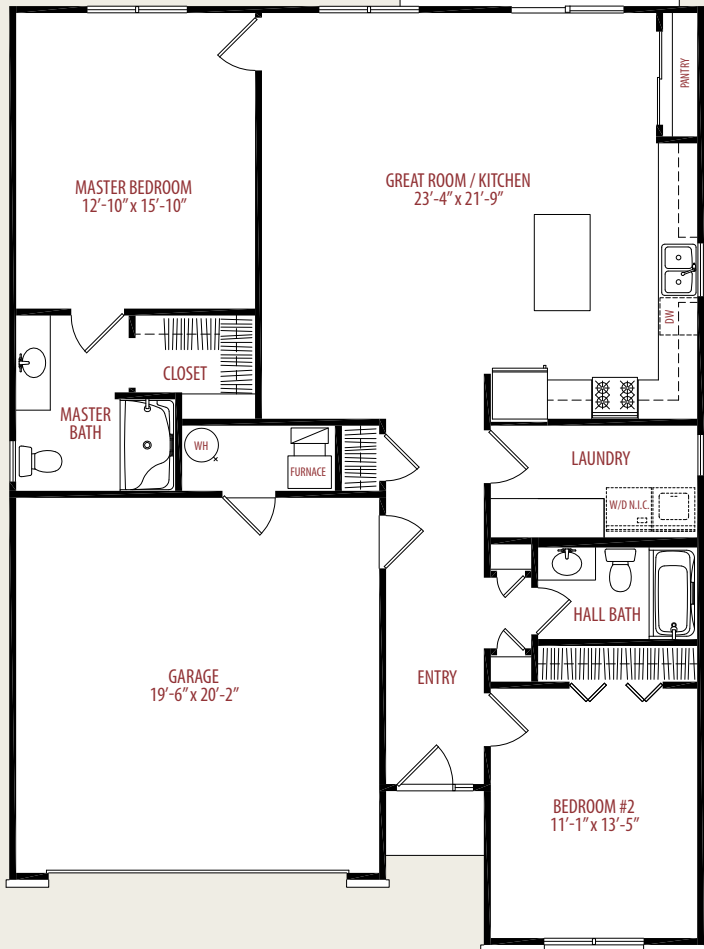

The Sarasota

CONCRETE PATIO

TOTAL AREA: 1,365 SQ. FT.

Heartland
Meadows

MARKER INC.
ARCHITECTS • BUILDERS • DEVELOPERS
630.553.3322 markerinc.com

 Each home is constructed on site. Specifications and dimensions may be subject to minor variations. Illustrations are conceptual and not to scale. Plans and pricing subject to change without notice. Heartland Meadows is an age restricted community. One owner/occupant must be 55 years of age or older. No children permitted as full time residents